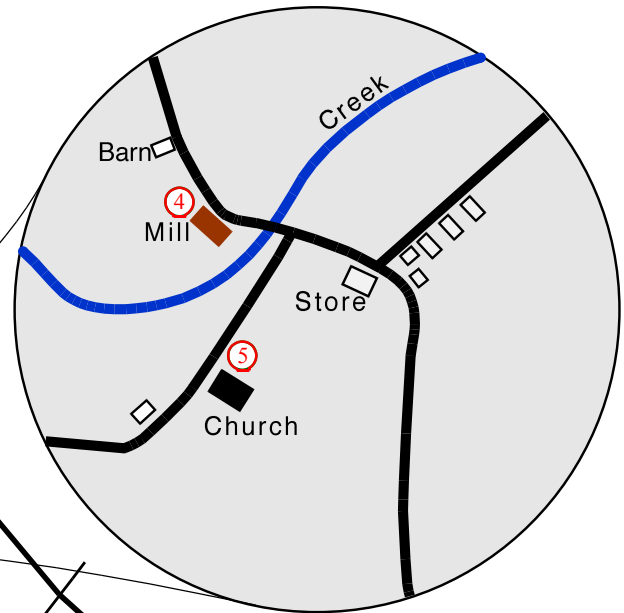

Charlestown Community Day Bus Tour Stops

Key to Stops

1. Charlestown Park – Start & End Tour Here
2. CSA – Bill and Liz Andersen
3. Revolutionary War Cemetery & Miss Betty's Play School
4. Charlestown Village & the Mill
5. Methodist Church & Nancy Long's Gardens
6. Great Valley Nature Center
7. Ice Dam
8. Squire Hamilton's House
9. Aldham Village
10. Markley Property
11. Devault Quarry
12. Elementary School
13. Wisner/Rapp House
14. Brightside Farm & Community Garden
Return to Charlestown Park

Note: The list and order of stops are subject to change.

Legend

- ② A Green number indicates a site passed by each tour bus, generally stopping, but with no drop-off.
- ⑥ A Red number indicates a site where you may get off the bus and get back on a later bus, with plenty of time to tour the site.