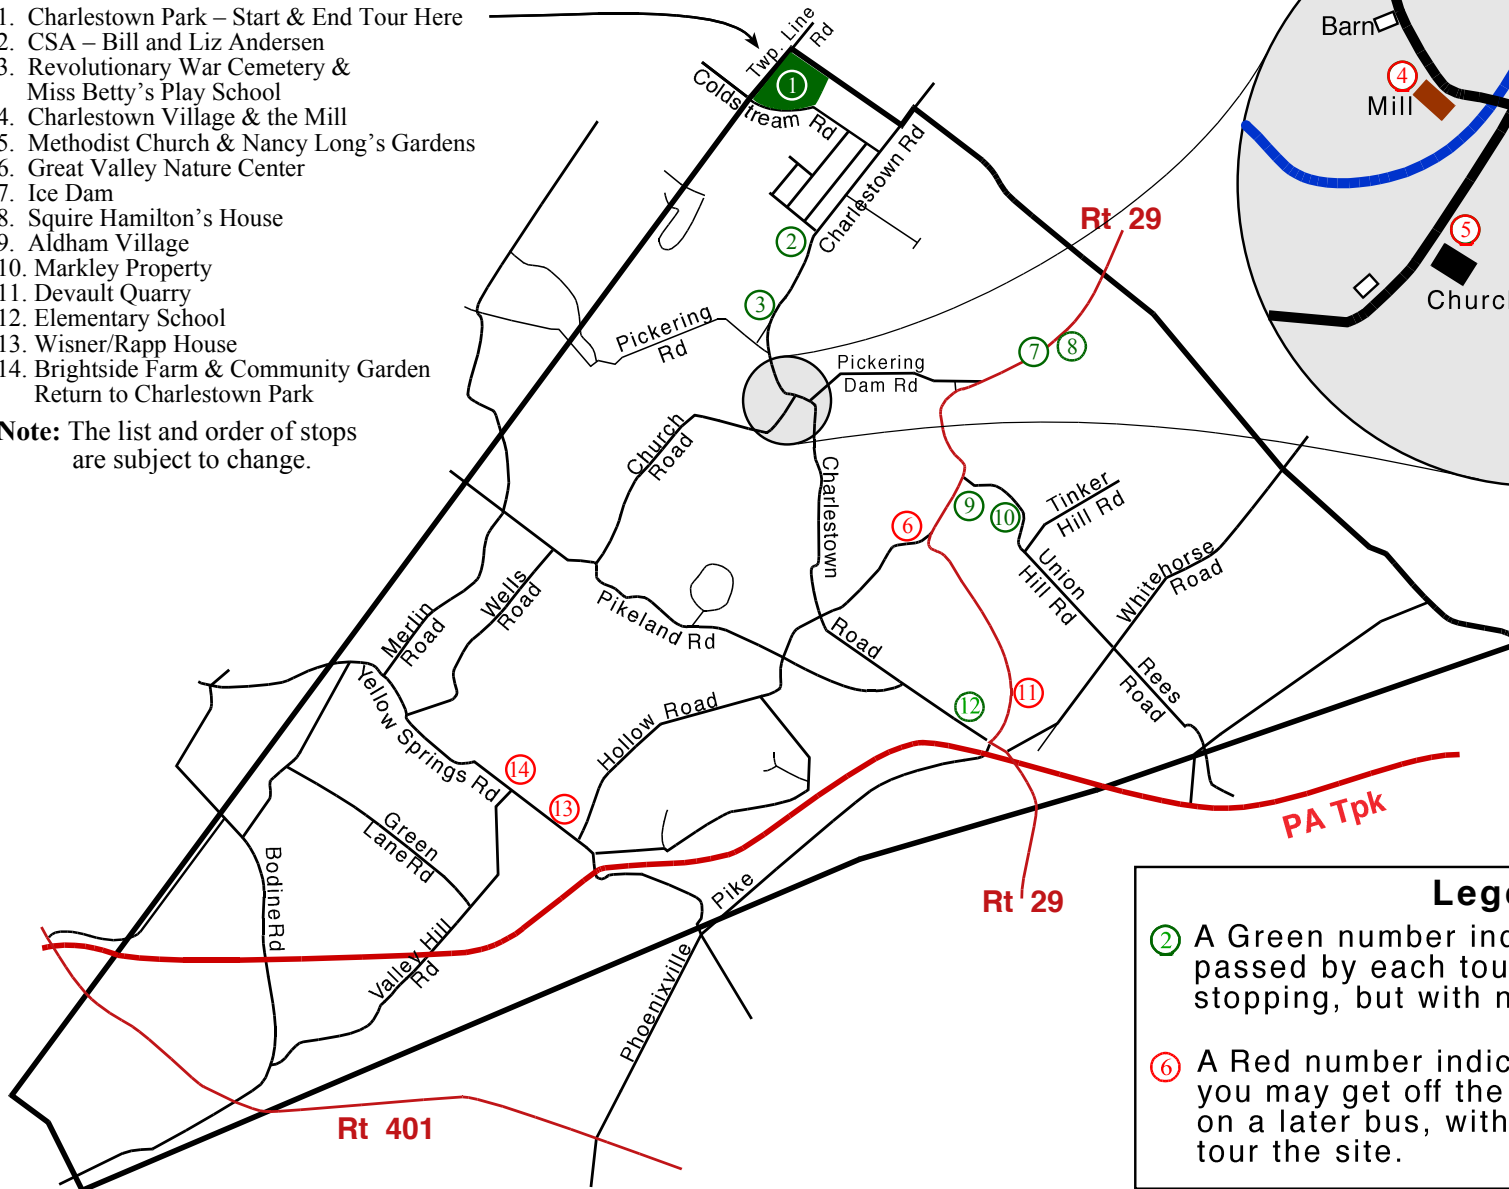

Charlestown Community Day Bus Tour Stops

Key to Stops

1. Charlestown Park – Start & End Tour Here
2. CSA – Bill and Liz Andersen
3. Revolutionary War Cemetery & Miss Betty's Play School
4. Charlestown Village & the Mill
5. Methodist Church & Nancy Long's Gardens
6. Great Valley Nature Center
7. Ice Dam
8. Squire Hamilton's House
9. Aldham Village
10. Markley Property
11. Devault Quarry
12. Elementary School
13. Wisner/Rapp House
14. Brightside Farm & Community Garden
Return to Charlestown Park

Note: The list and order of stops are subject to change.

Legend

- ② A Green number indicates a site passed by each tour bus, generally stopping, but with no drop-off.
- ⑥ A Red number indicates a site where you may get off the bus and get back on a later bus, with plenty of time to tour the site.